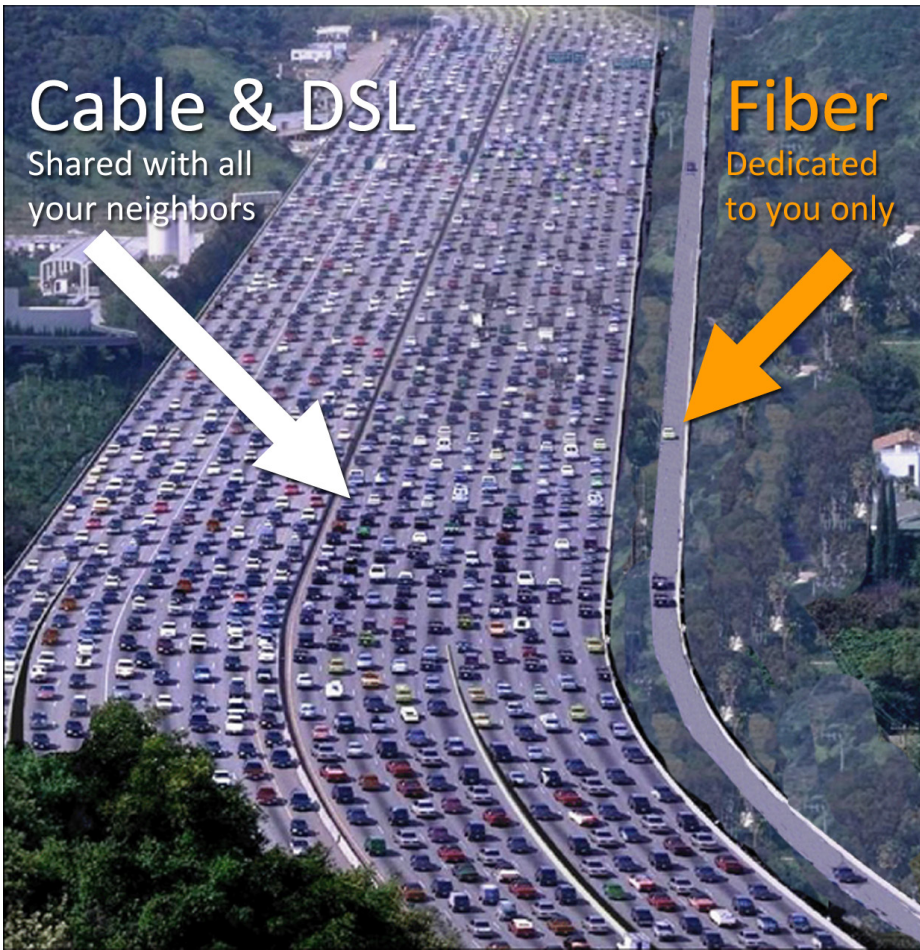

Metropark

Shared vs Dedicated Internet

FIBER WINS!!

- 24/7/365 Reliability
- Access Confidence
- Optimal Performance
- Simplified Use
- Scalable & Secure

Dedicated & Near Instantaneous Internet Connection

AT&T

verizon

everstream

Spectrum

LUMEN

zipl
fiber

Google Fiber

Fiber-optics uses light instead of electricity to transmit data, and the data capacity is much greater than that of copper or coax. The fiber-optic cable itself is made from glass or plastic which is not susceptible to electromagnetic interference like metal cables. This allows data to flow over great distances without degrading and have much less Interference and energy loss compared to copper and coax. In the future, more and more of our world will be connected via fiber optics as we outgrow the old copper based infrastructures. If it's time to increase your Internet's reliability and speed, ***your business needs fiber from Metropark!!***

www.metropark.com